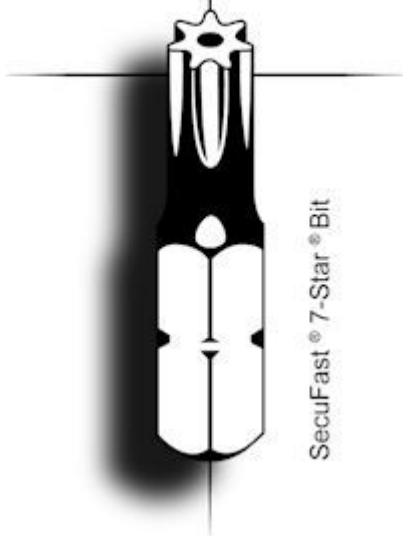

SecuFast® 7-Star Bit

You can only fix the SecuFast® 7-Star screw using the special, accompanying, bit.

The SecuFast® 7-Star bit is exclusively available via Douwes and is only sold in combination with the purchase of screws.