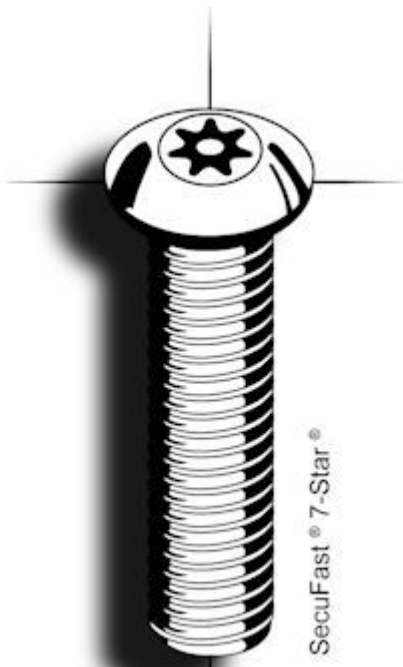

NEW: SecuFast® 7-Star

SecuFast® 7-Star

Douwes has continued to collaborate with its manufacturer when it comes to innovation. This has led to the development of a new security screw.

The result is the: SecuFast® 7-Star.

The 7-lobe head makes this a unique security screw.

The SecuFast® 7-Star is now available as a machinescrew M6 in lengths 12 and 40 mm.

We will be expanding the range to include M4, M5 and M8 diameters later this year.

Material: Stainless steel A2.

SecuFast® 7-Star Bit

You can only fix the SecuFast® 7-Star screw using the special, accompanying, bit.

The SecuFast® 7-Star bit is exclusively available via Douwes and is only sold in combination with the purchase of screws.